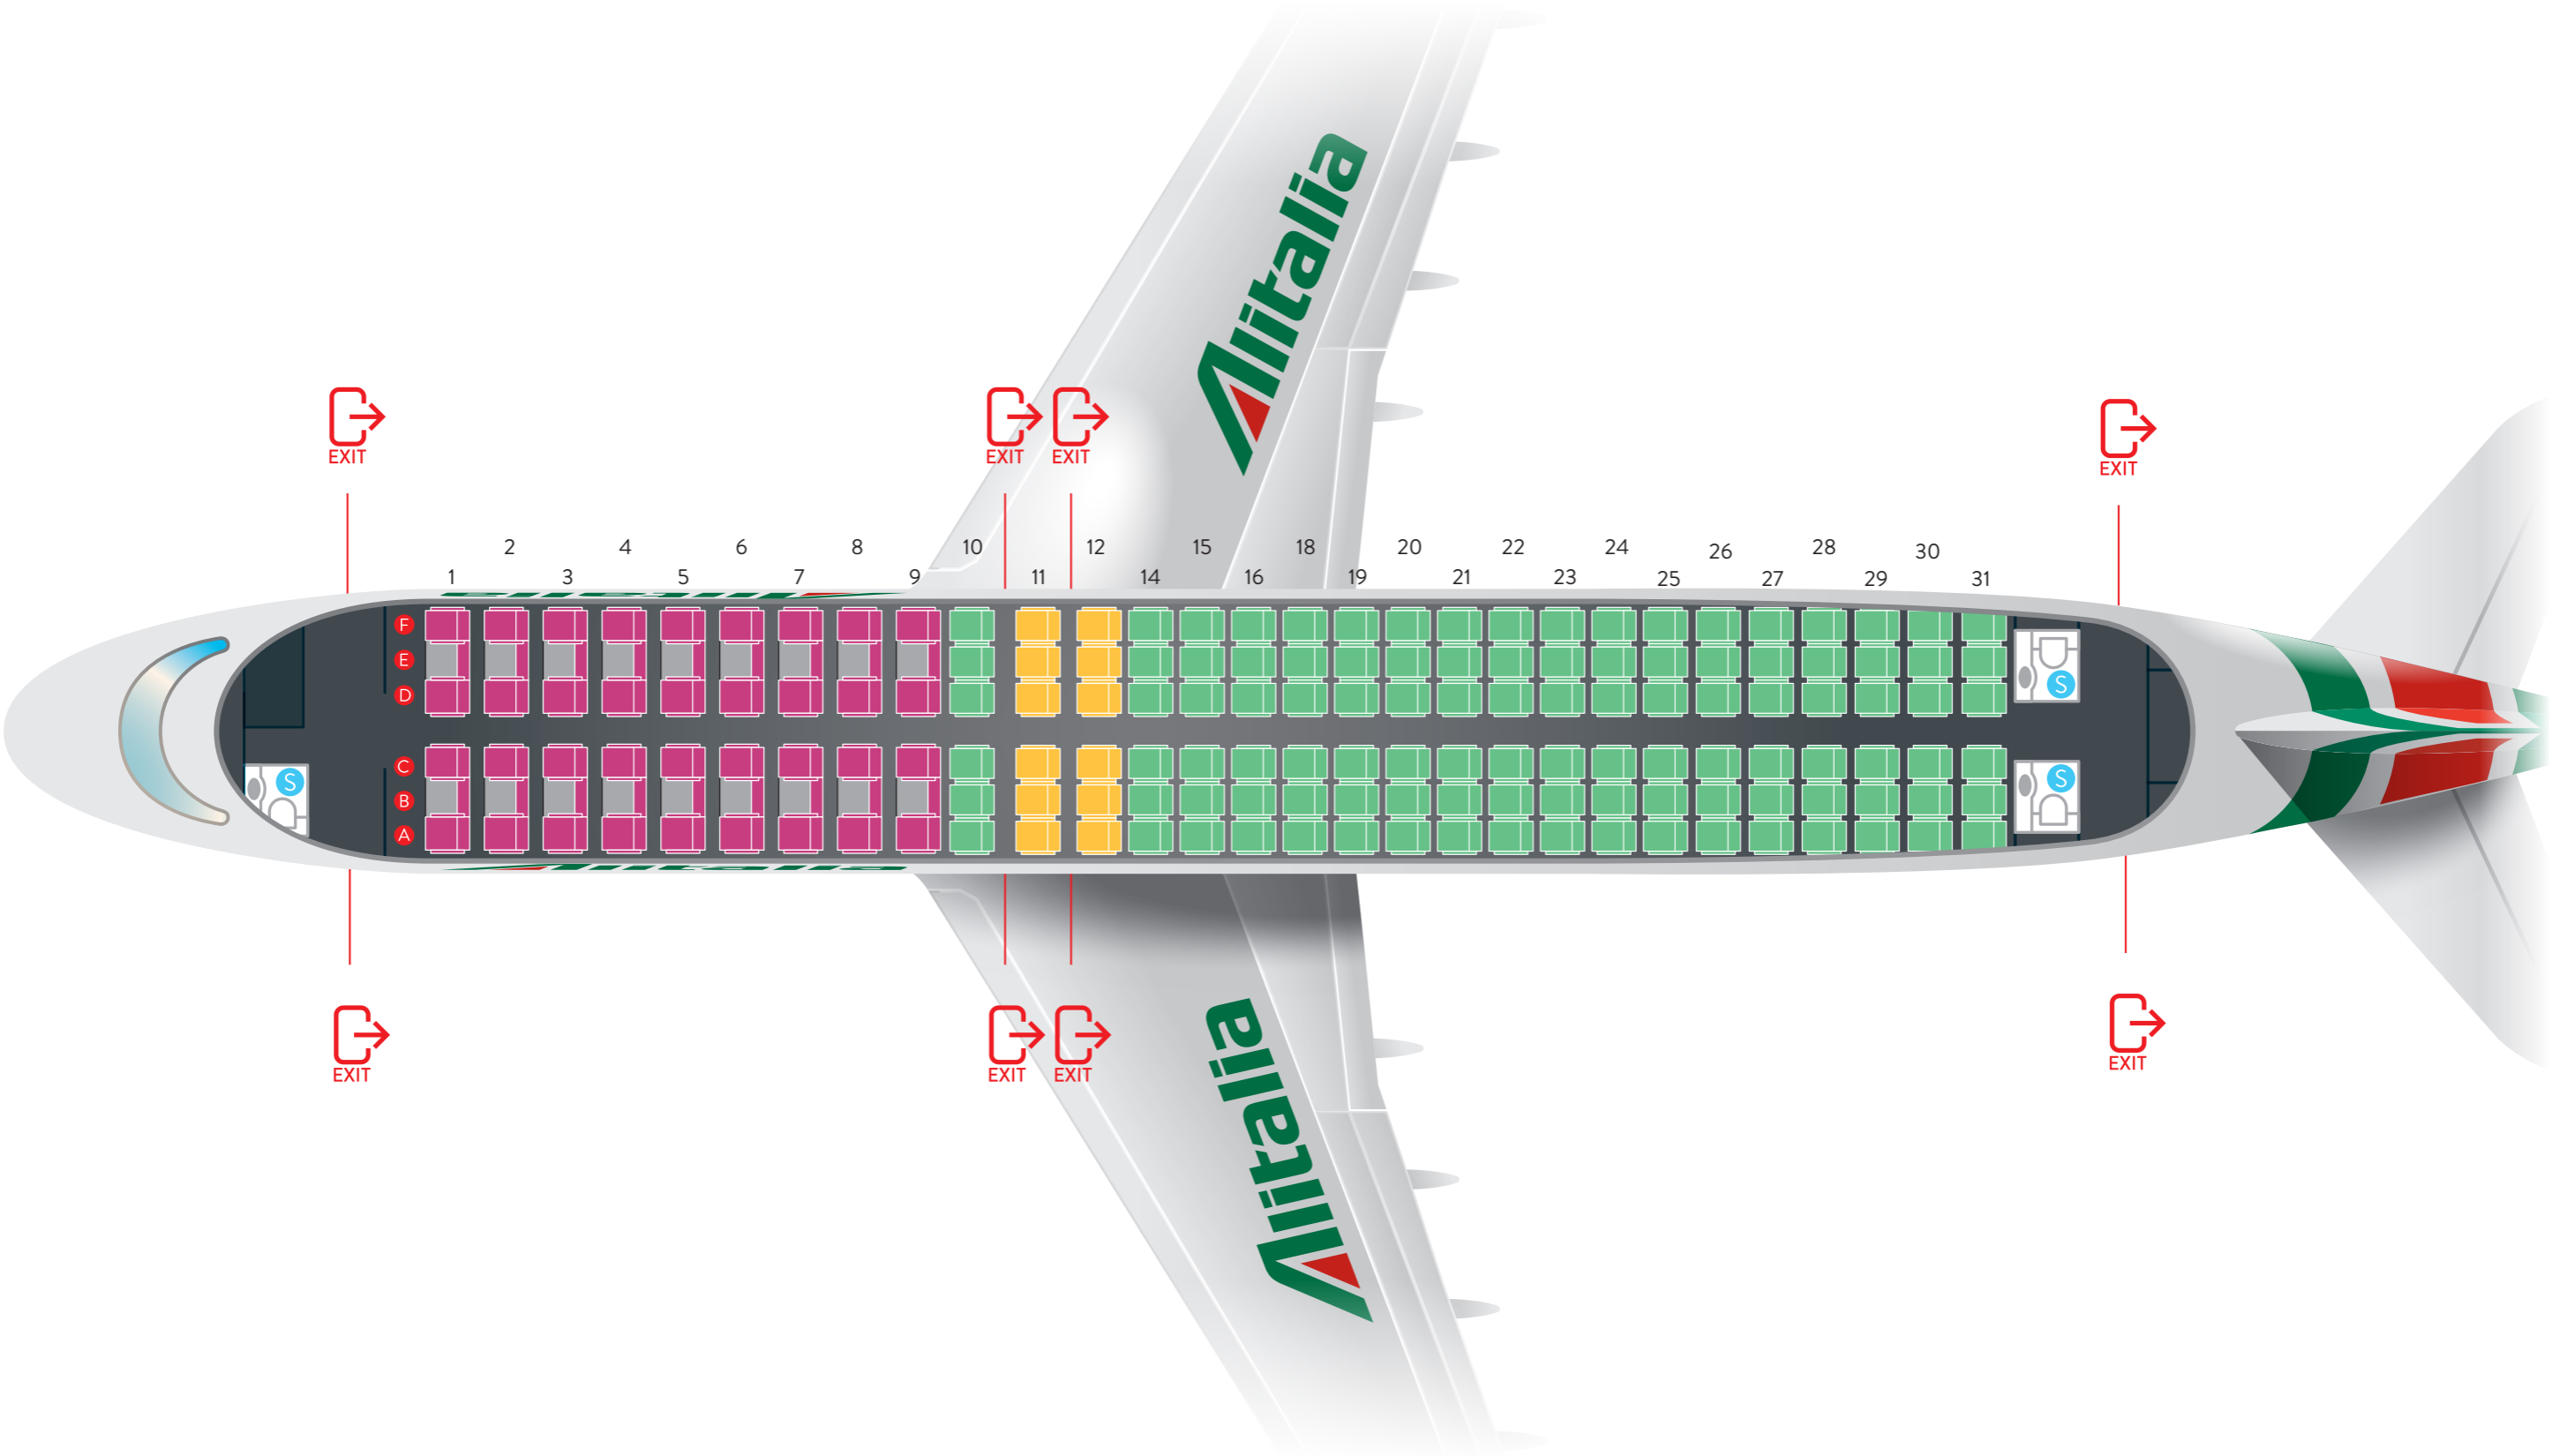

A320/32A - 180 SEATS - DOMESTIC FLIGHTS

 ECONOMY SEAT  COMFORT SEAT  EXIT  TOILETTE

A320/32S - 171 SEATS - INTERNATIONAL FLIGHTS

BUSINESS SEAT

ECONOMY SEAT

COMFORT SEAT

EXIT

TOILETTE

A320/32S - 174 SEATS - INTERNATIONAL FLIGHTS

 BUSINESS SEAT  ECONOMY SEAT  COMFORT SEAT  EXIT  TOILETTE

A320/32S - 174 SEATS - DOMESTIC FLIGHTS

-  ECONOMY SEAT
-  COMFORT SEAT
-  EXIT
-  TOILETTE