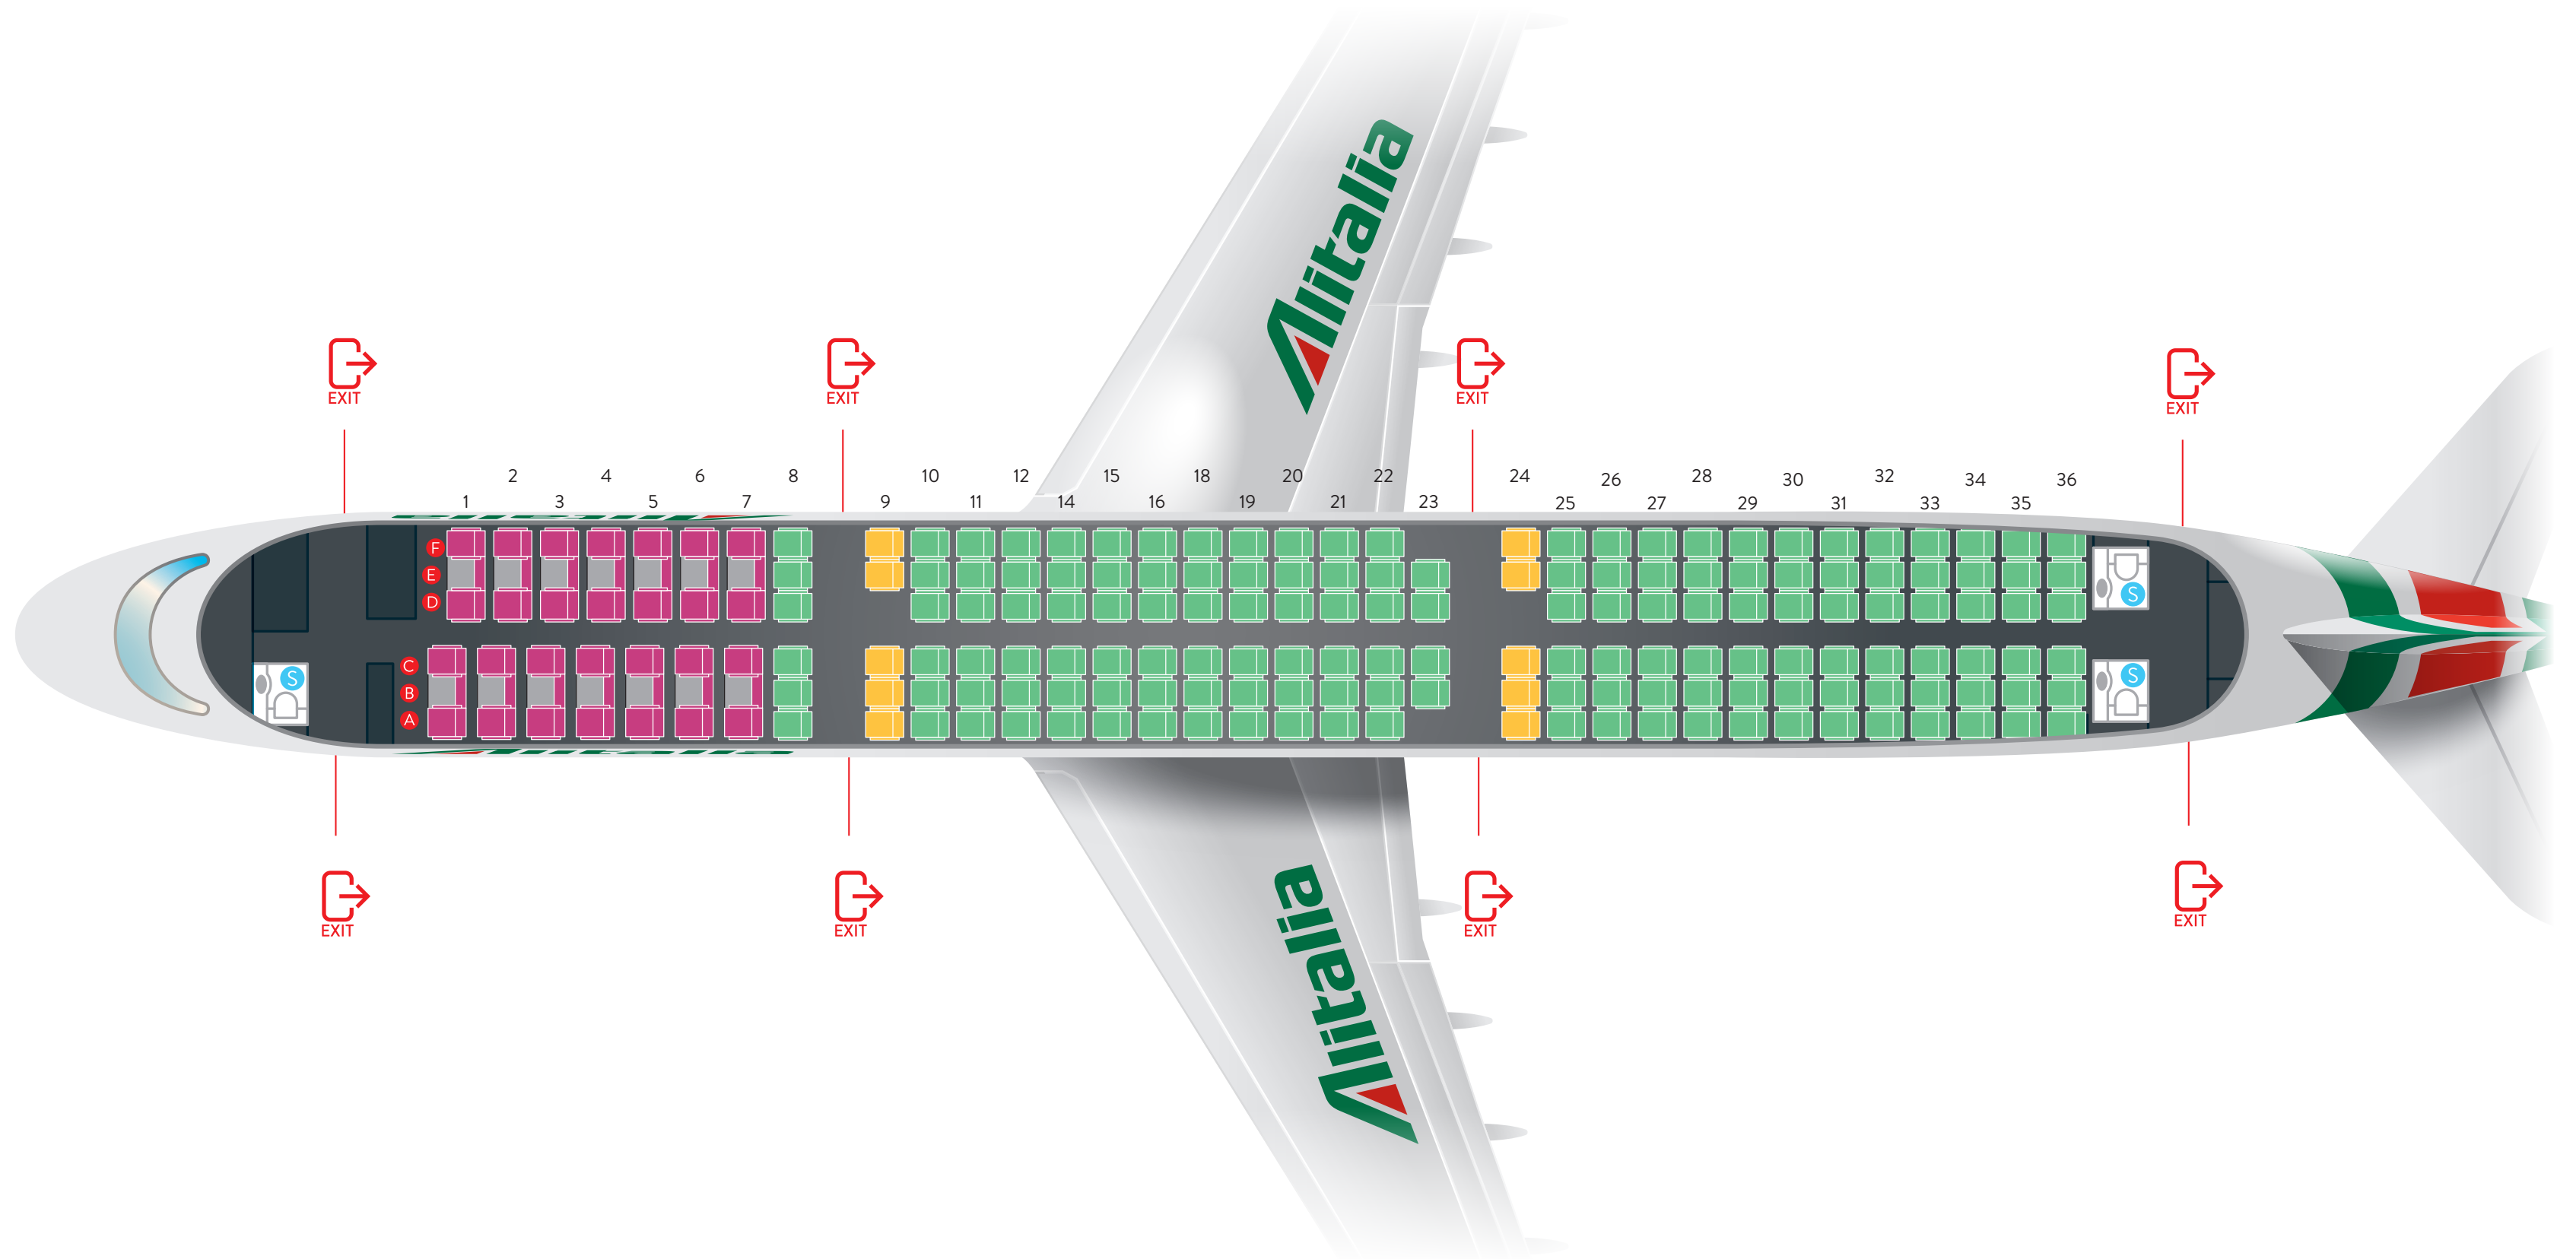

# A321 - 200 SEATS - INTERNATIONAL FLIGHTS

 BUSINESS SEAT

 ECONOMY SEAT

 COMFORT SEAT

 EXIT

 TOILETTE

# A321 - 200 SEATS - DOMESTIC FLIGHTS

ECONOMY SEAT

COMFORT SEAT

EXIT

TOILETTE