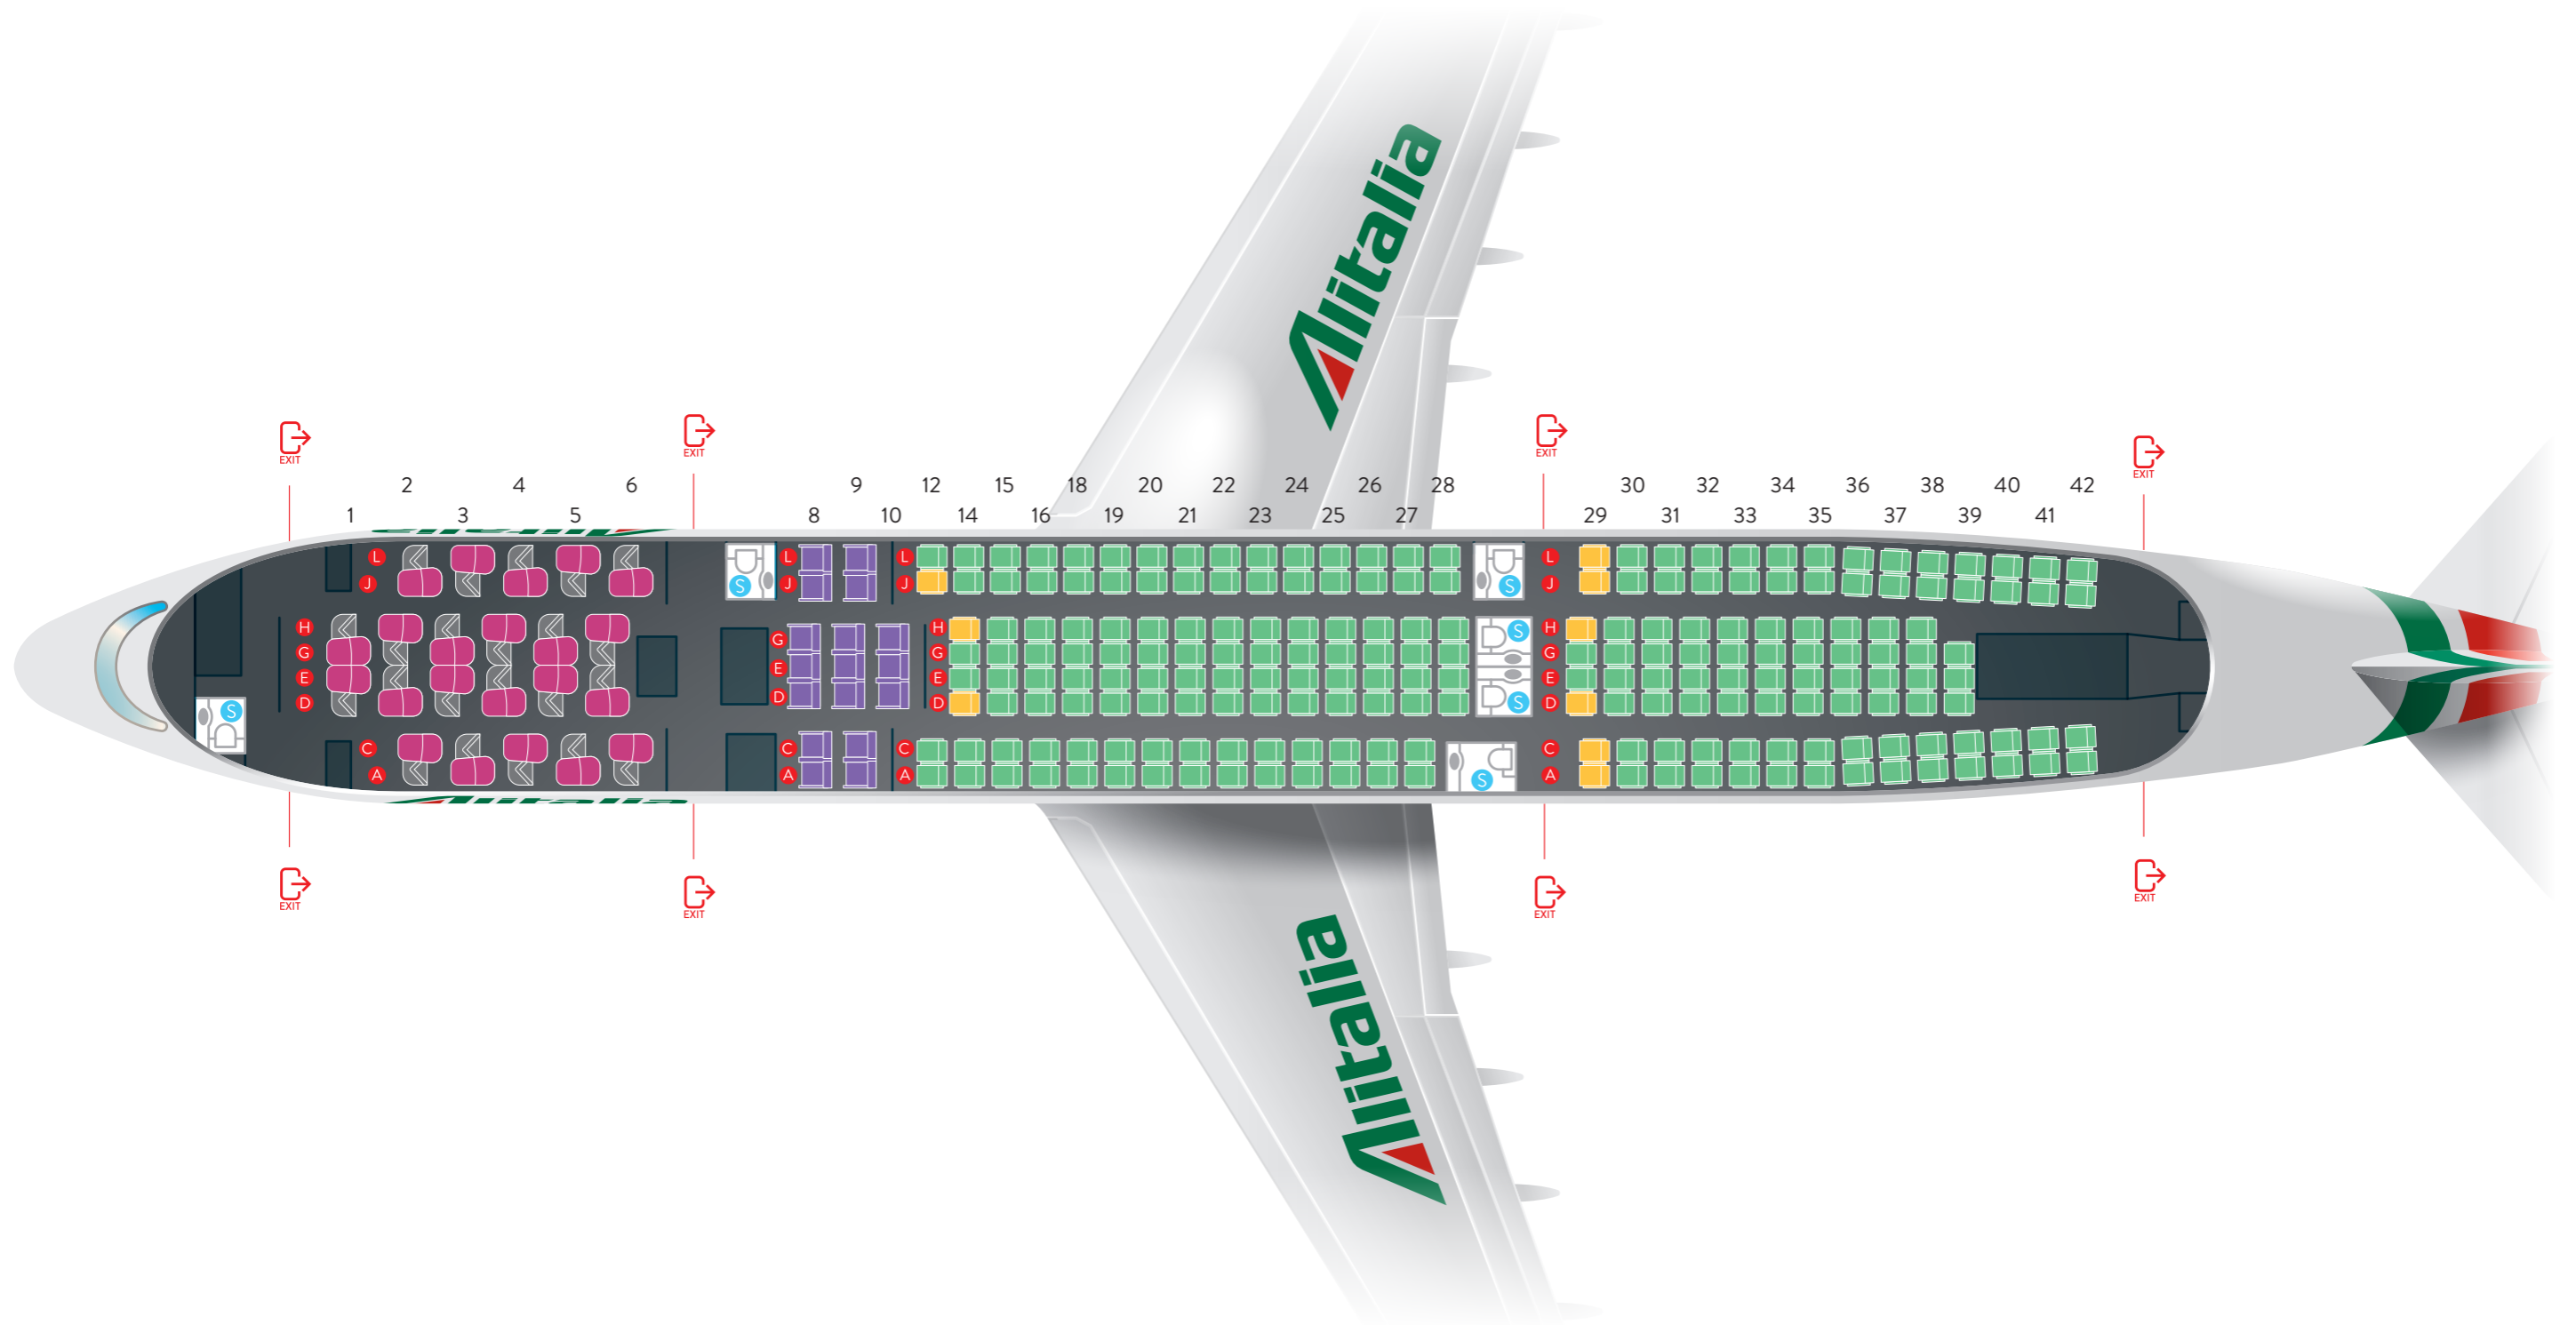

A330 - 262 SEATS - INTERCONTINENTAL FLIGHTS

BUSINESS SEAT

ECONOMY SEAT

COMFORT SEAT

EXIT

TOILETTE

A330 - 256 SEATS - INTERCONTINENTAL FLIGHTS

-  BUSINESS SEAT
-  ECONOMY SEAT
-  COMFORT SEAT
-  PREMIUM ECONOMY SEAT
-  EXIT
-  TOILETTE