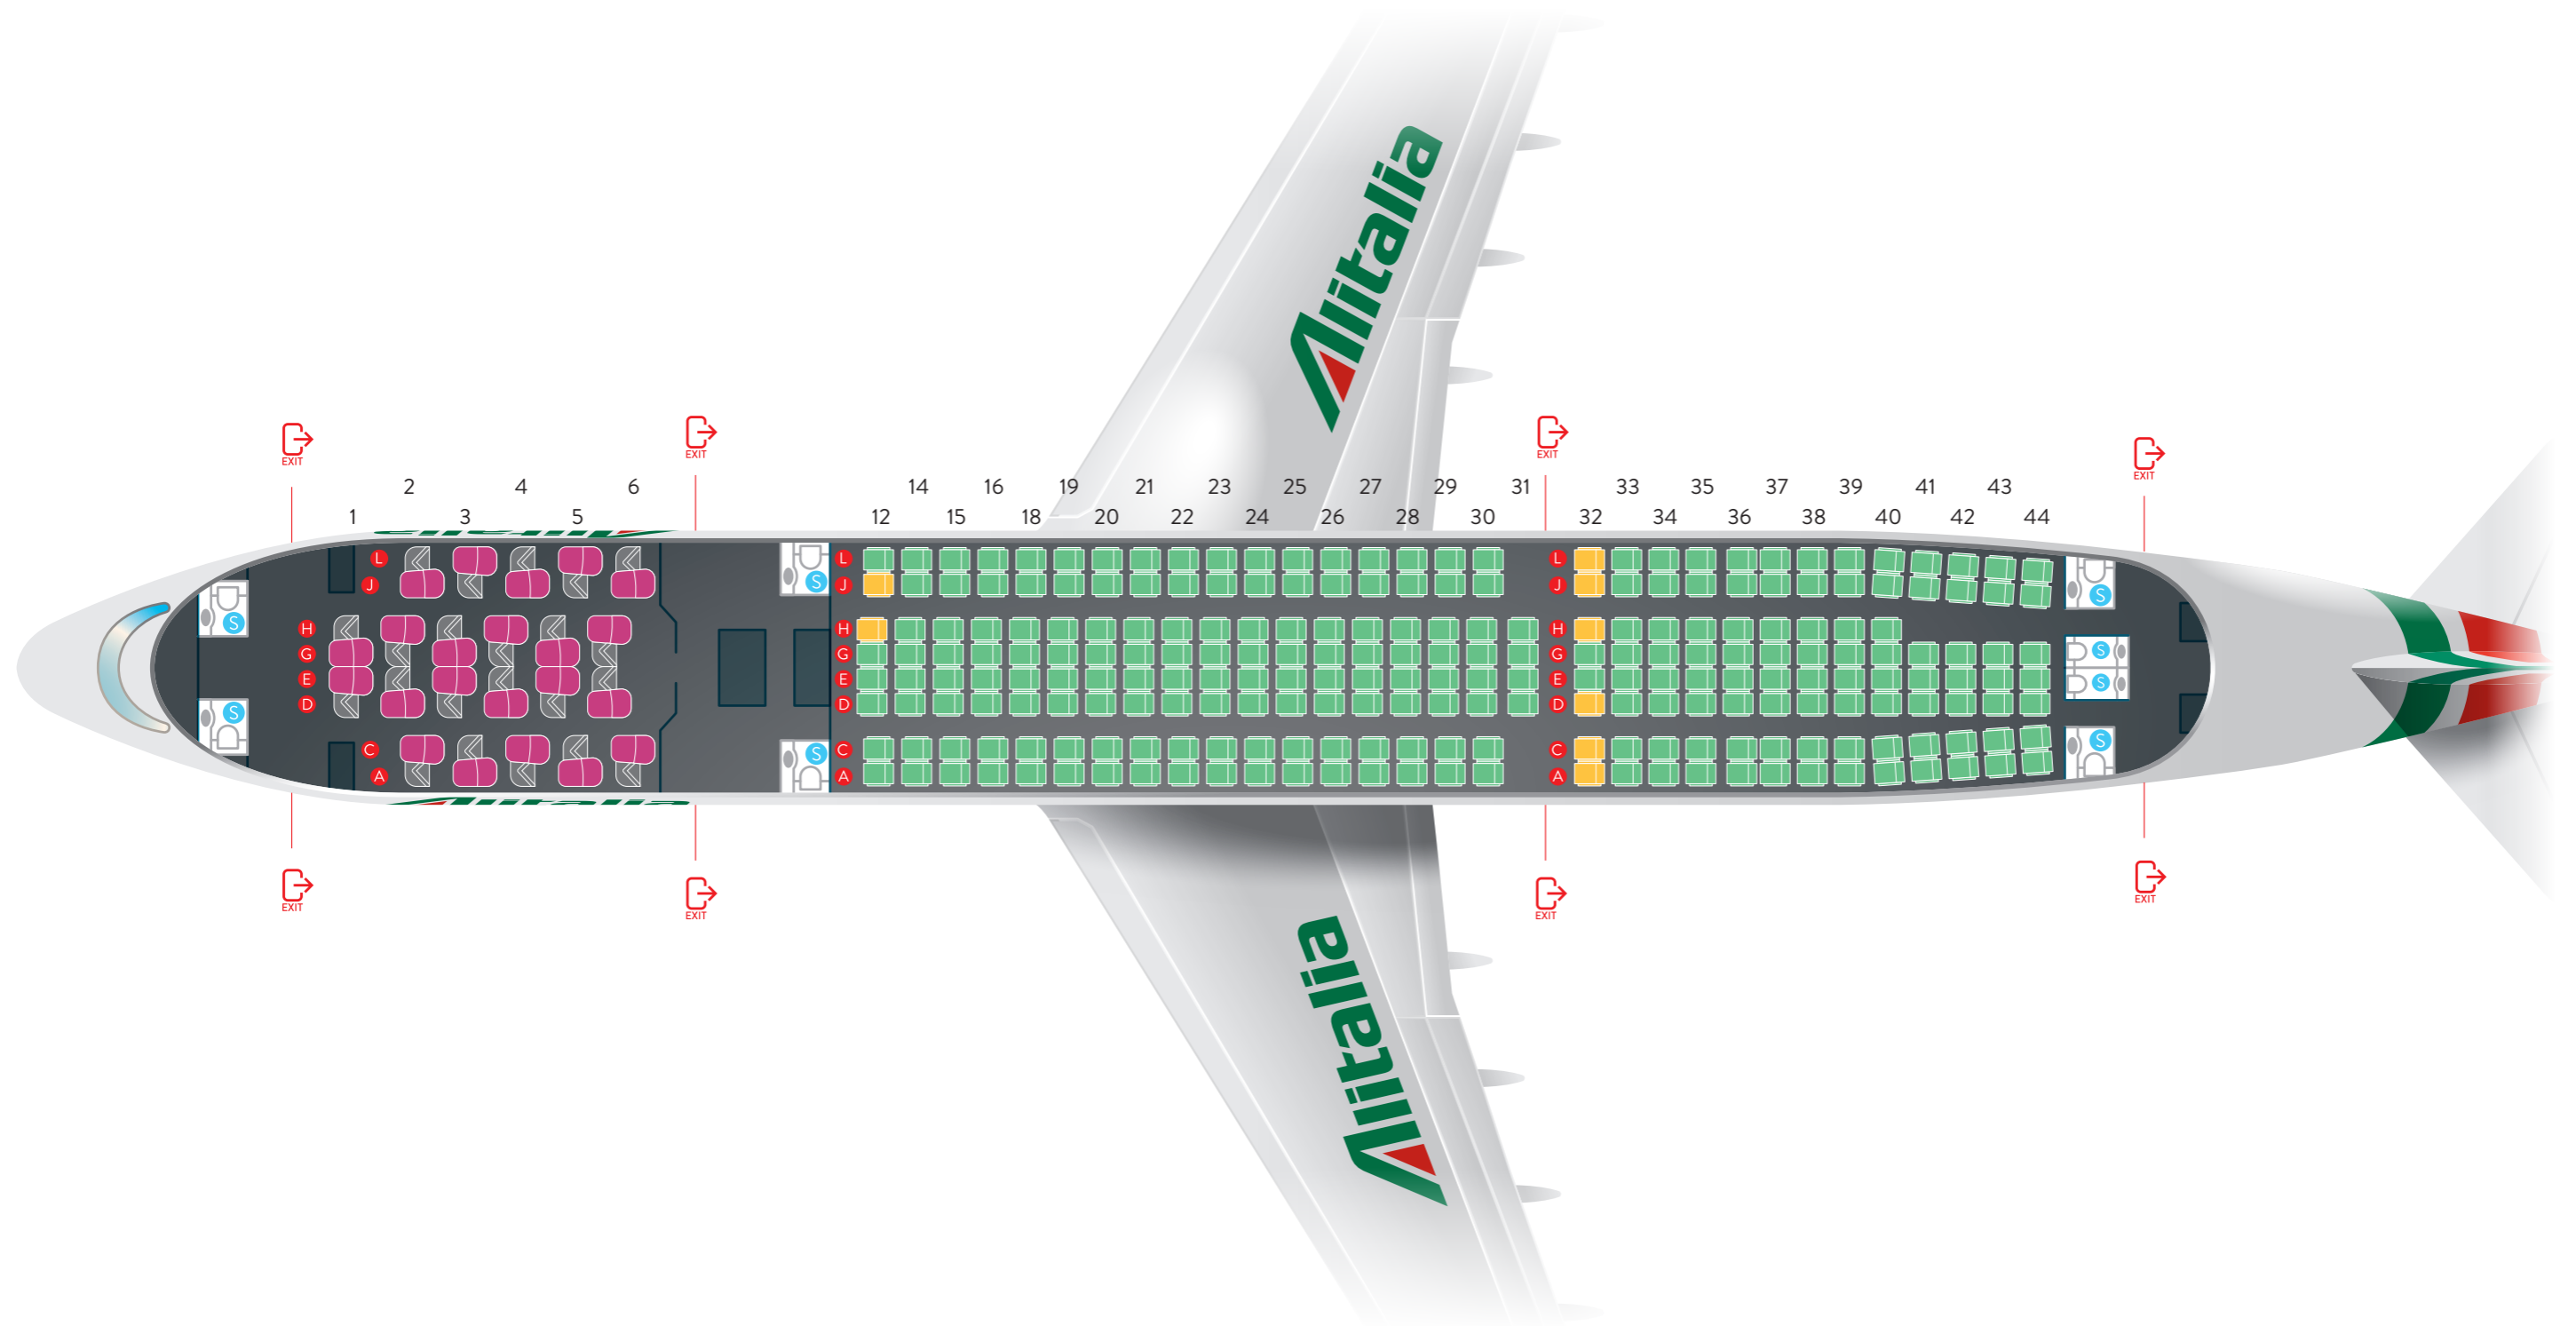

A330 - 262 SEATS - INTERCONTINENTAL FLIGHTS

BUSINESS SEAT

ECONOMY SEAT

COMFORT SEAT

EXIT

TOILETTE

A330 - 256 SEATS - INTERCONTINENTAL FLIGHTS

-  BUSINESS SEAT
-  ECONOMY SEAT
-  COMFORT SEAT
-  PREMIUM ECONOMY SEAT
-  EXIT
-  TOILETTE