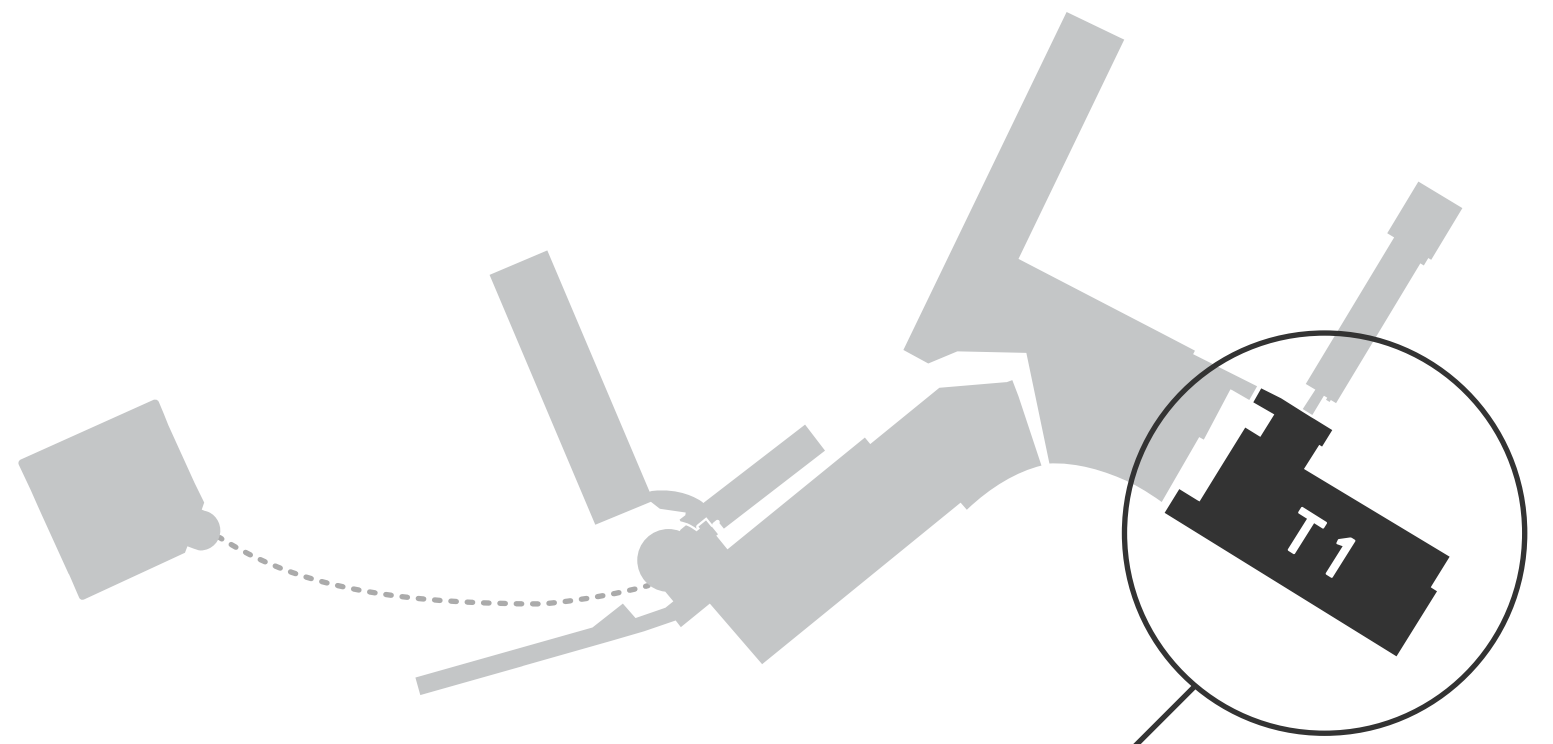

ROME FIUMICINO
TERMINAL 1

CHECK-IN AREA

DEPARTURES

CHECK-IN DESK

1 - 10

BUSINESS AND
PREMIUM ECONOMY
DESK

21 - 35

DROP OFF
AND SELF CHECK-IN

47 - 49

FAMILY DESK

USA 66 - 79

UNITED STATES DESK

CASA ALITALIA LOUNGE
PIAZZA NAVONA
CLOSED FOR WORKS
FROM MARCH 15 2020

KIDS LOUNGE

BOARDING AND
SECURITY CHECK

OVERSIZE BAGGAGE