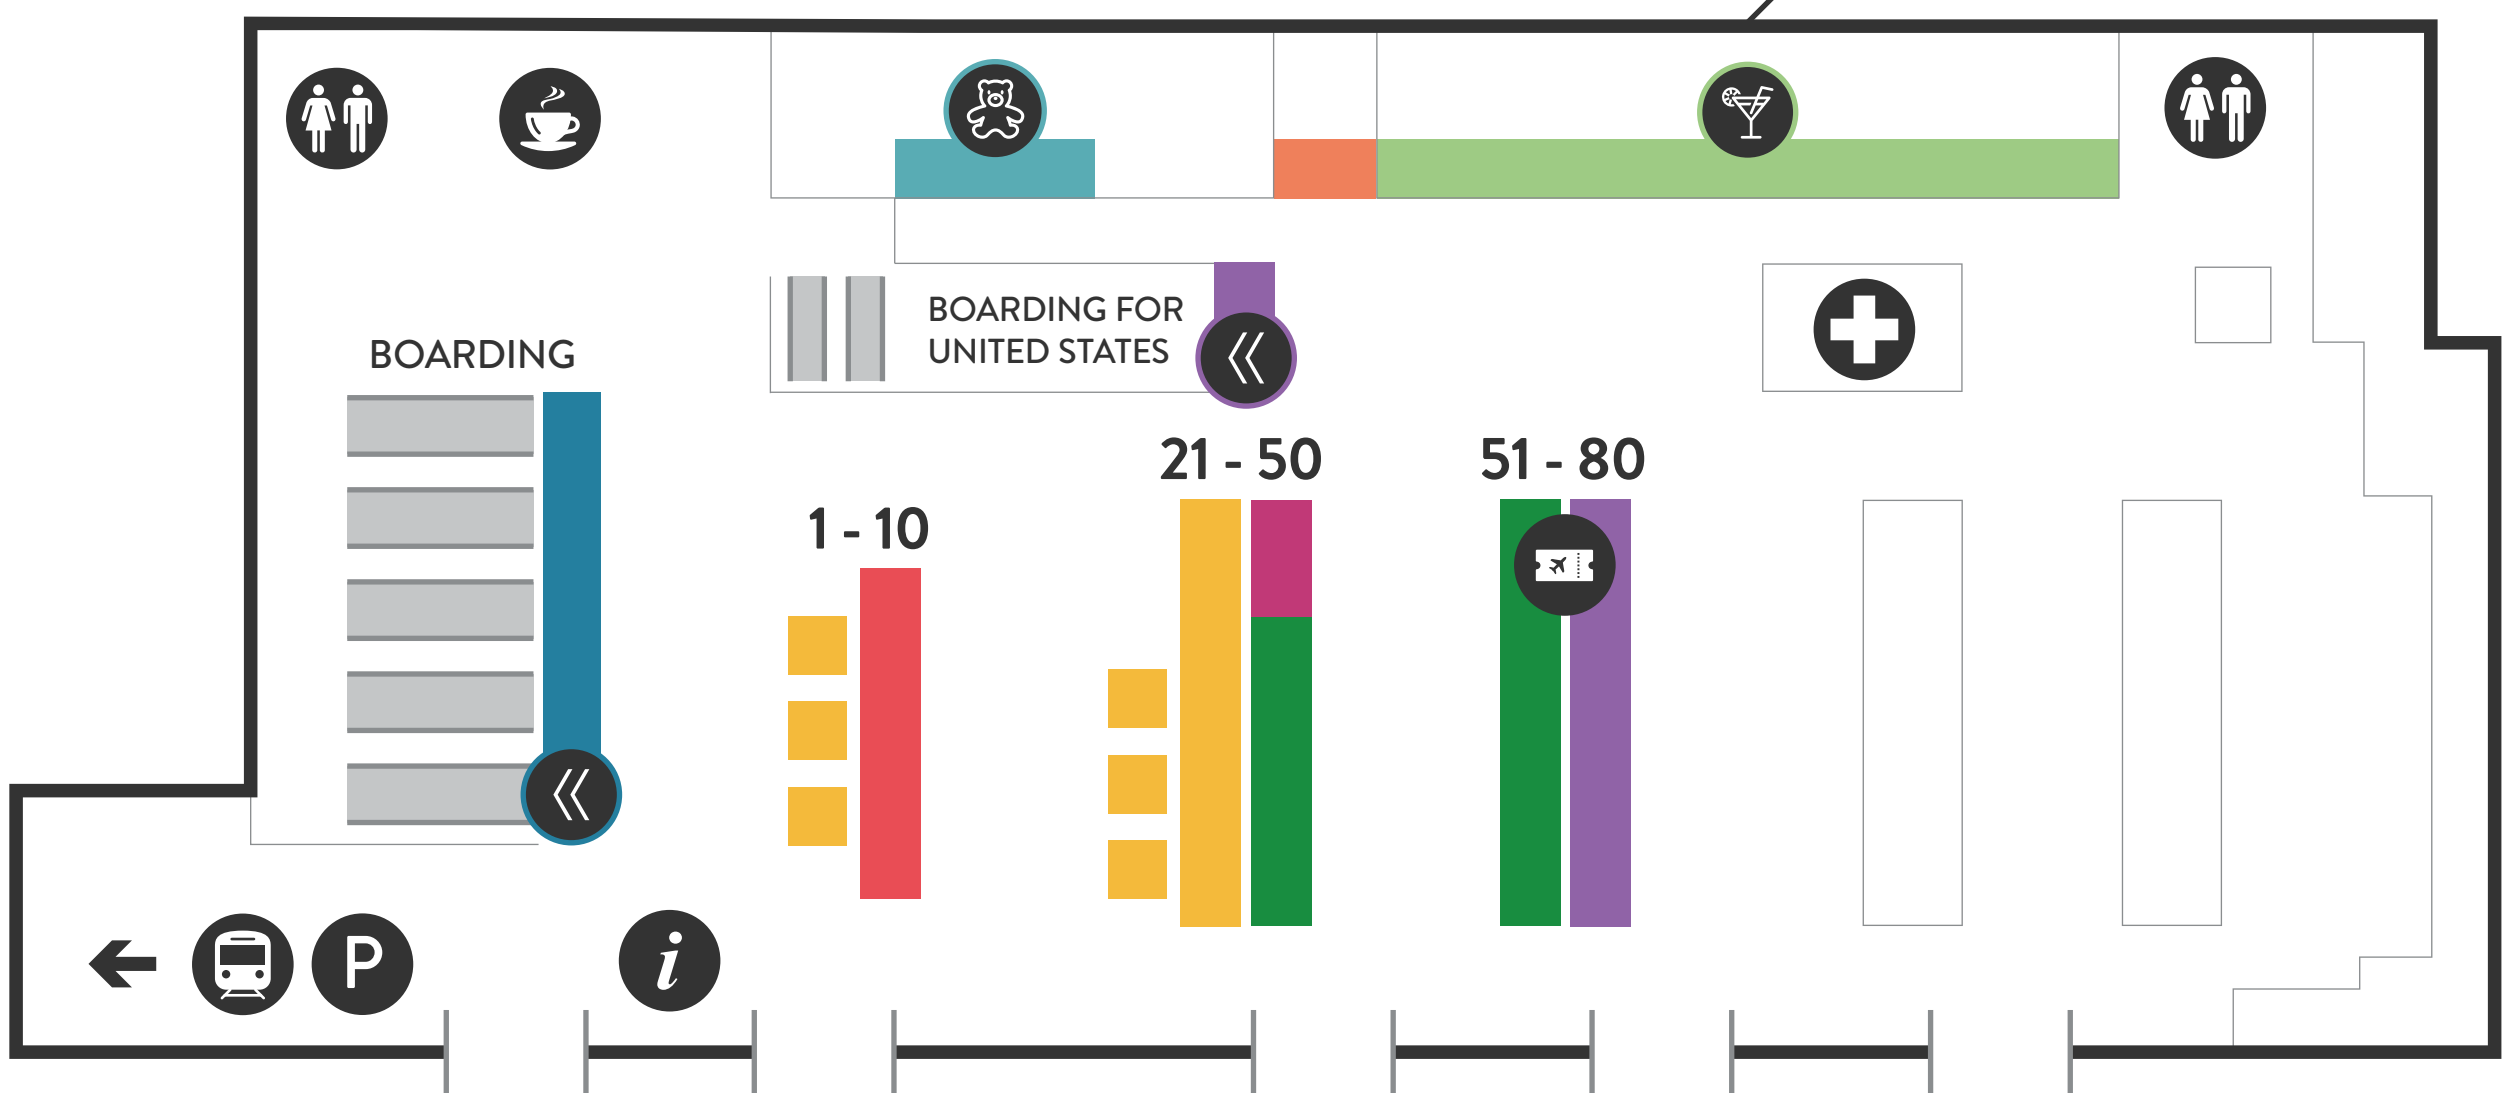

ROME FIUMICINO
TERMINAL 1

CHECK-IN AREA

DEPARTURES

CHECK-IN DESK

1 - 10

BUSINESS AND
PREMIUM ECONOMY
DESK

21 - 35

DROP OFF
AND SELF CHECK-IN

47 - 49

FAMILY DESK

USA 66 - 79

UNITED STATES DESK

CASA ALITALIA LOUNGE
PIAZZA NAVONA
CLOSED FOR WORKS
FROM MARCH 15 2020

KIDS LOUNGE

BOARDING AND
SECURITY CHECK

OVERSIZE BAGGAGE

FAST TRACK

INFORMATION

TRAINS

TOILETS

PARKING

PHARMACY

TICKET OFFICE

BAR